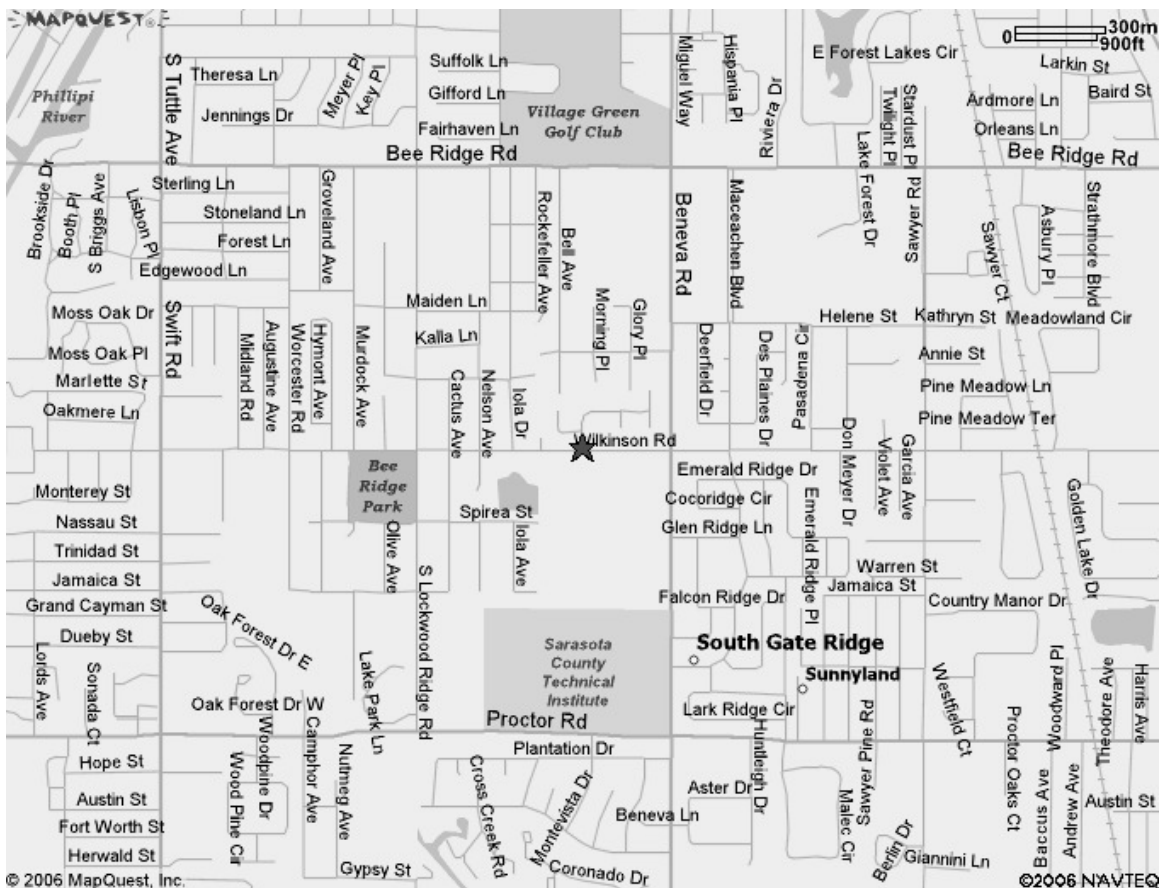

Sarasota County Auxiliary Communications Service

Wilkinson Elementary School
3400 Wilkinson Road
Sarasota, FL 34231

Latitude: 27.29137 27 17 28.94 N
Longitude: -82.50019 82 30 00.71 W

Contact: _____

Frequency(s): _____

Notes:

Sarasota County Auxiliary Communications Service

Driving Directions

From Red Cross:

Head south on Cantu Ct	0.3 mi
Turn west on Cattleman Ln	0.1 mi
Turn south on Cattleman Rd	1.0 mi
Turn west on Bee Ridge Rd	2.8 mi
Turn south on Beneva Rd	0.5 mi
Turn west on Wilkinson Rd	0.2 mi

From I-75:

(From the North)

Take exit 205/SR-758 Bee Ridge Road west toward Sarasota	2.9 mi
Turn south on Beneva Rd	0.5 mi
Turn west on Wilkinson Rd	0.2 mi

(From the South)

Take exit 205/FL-72 Clark Road west toward Sarasota	3.1 mi
Turn north on Beneva Rd	1.5 mi
Turn west on Wilkinson Rd	0.2 mi

From US-41

US41/SR45 east on Bee Ridge Road	1.7 mi
Turn south on Iola Dr	0.5 mi
Turn east on Wilkinson Rd	0.2 mi