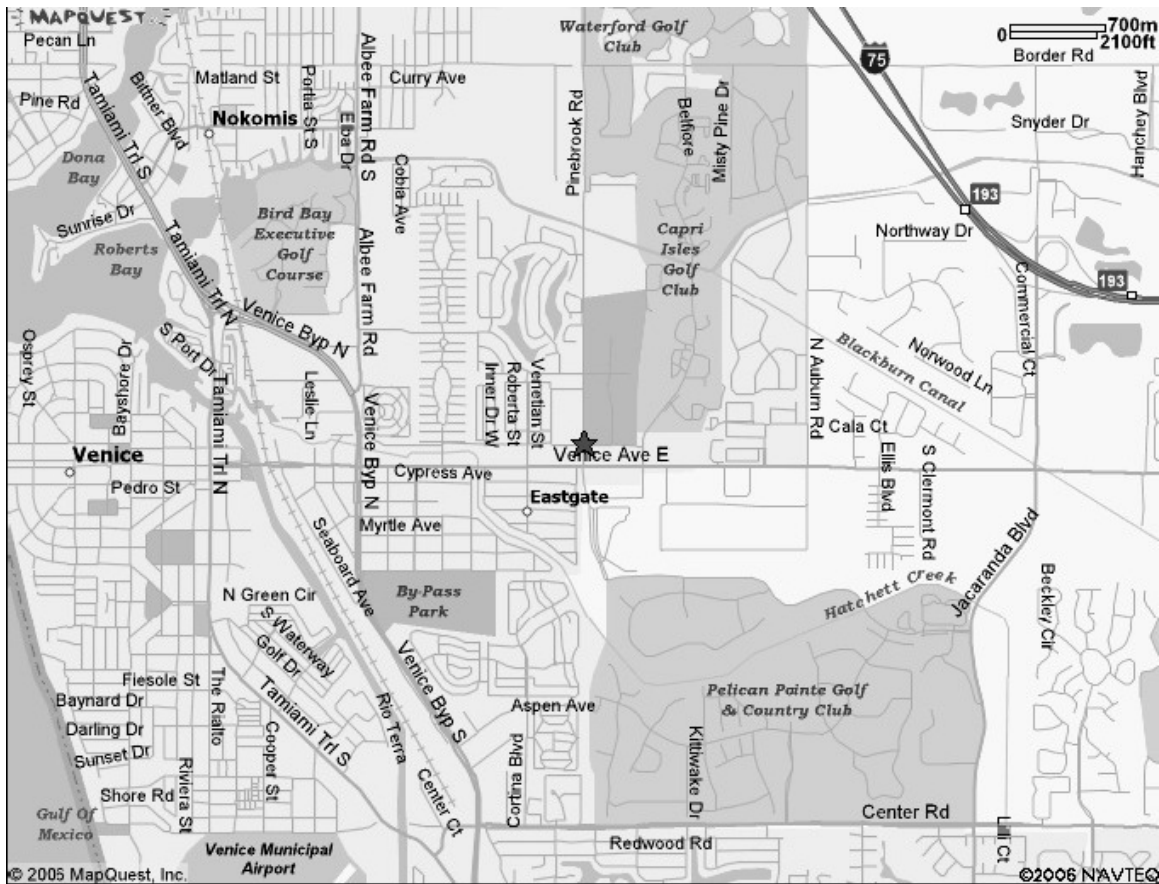

Sarasota County Auxiliary Communications Service

**Venice Police Department**  
**1350 Ridgewood Ave.**  
**Venice, FL 34292**

Latitude: 27.10114                    27 06 04.11 N  
Longitude: -82.41711                82 25 01.63 W

### Driving Directions

From Red Cross:

Head south on Cantu Ct	0.3 mi
Turn west at Cattlemen Ln	0.1 mi
Turn south at Cattlemen Rd	1.0 mi
Turn east at Bee Ridge Rd	0.1 mi
Bear right into the I-75 S entry ramp to Naples	11 mi
Take exit 195 west to Venice/Laurel	0.2 mi
Bear right onto the ramp to Nokomis/Laurel/Venice	0.1 mi
Bear right at Laurel Rd E	0.3 mi
Turn south at Pinebrook Rd	2.5 mi
Turn east at Ridgewood Ave	53 ft

From I-75:

(From the North)

Take exit 195 Laurel Road west to Venice/Laurel	0.2 mi
Bear right onto the ramp to Nokomis/Laurel/Venice	0.1 mi
Bear right at Laurel Rd E	0.3 mi
Turn south at Pinebrook Rd	2.5 mi
Turn east at Ridgewood Ave	53 ft

From US-41

From the Venice by pass turn east at Venice Ave E	1.0 mi
Turn north at Pinebrook Rd	0.1 mi
Turn east at Ridgewood Ave	53 ft