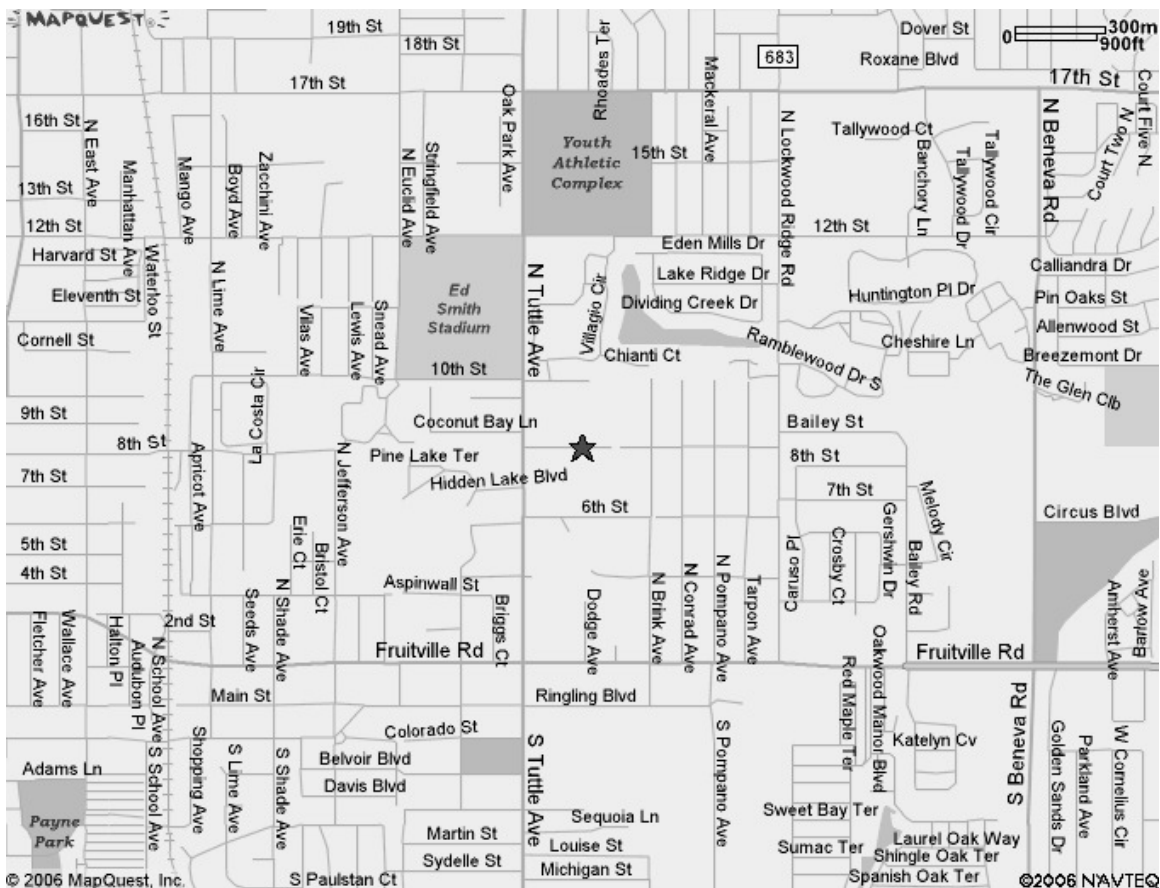

Sarasota County Auxiliary Communications Service

Tuttle Elementary School
2863 8th Street
Sarasota, FL 34237

Latitude: 27.34313 27 20 35.29 N
Longitude: -82.51307 82 30 47.07 W

Contact: _____

Frequency(s): _____

Notes:

Sarasota County Auxiliary Communications Service

Driving Directions

From Red Cross:

Head south from Cantu Ct	0.3 mi
Turn west at Cattlemen Ln	0.1 mi
Turn north at Cattlemen Rd	1.8 mi
Turn west at Fruitville Rd	3.8 mi
Turn north at N Tuttle Ave	0.4 mi
Turn east at 8th St	0.1 mi

From I-75:

Take the SR-780 exit 210 to Sarasota/St Armands	0.5 mi
Continue on Fruitville Rd	3.9 mi
Turn right at N Tuttle Ave	0.4 mi
Turn right at 8th St	0.1 mi

From US-41

Turn east at Fruitville Rd	2.0 mi
Turn north at N Tuttle Ave	0.4 mi
Turn east at 8th St	0.1 mi