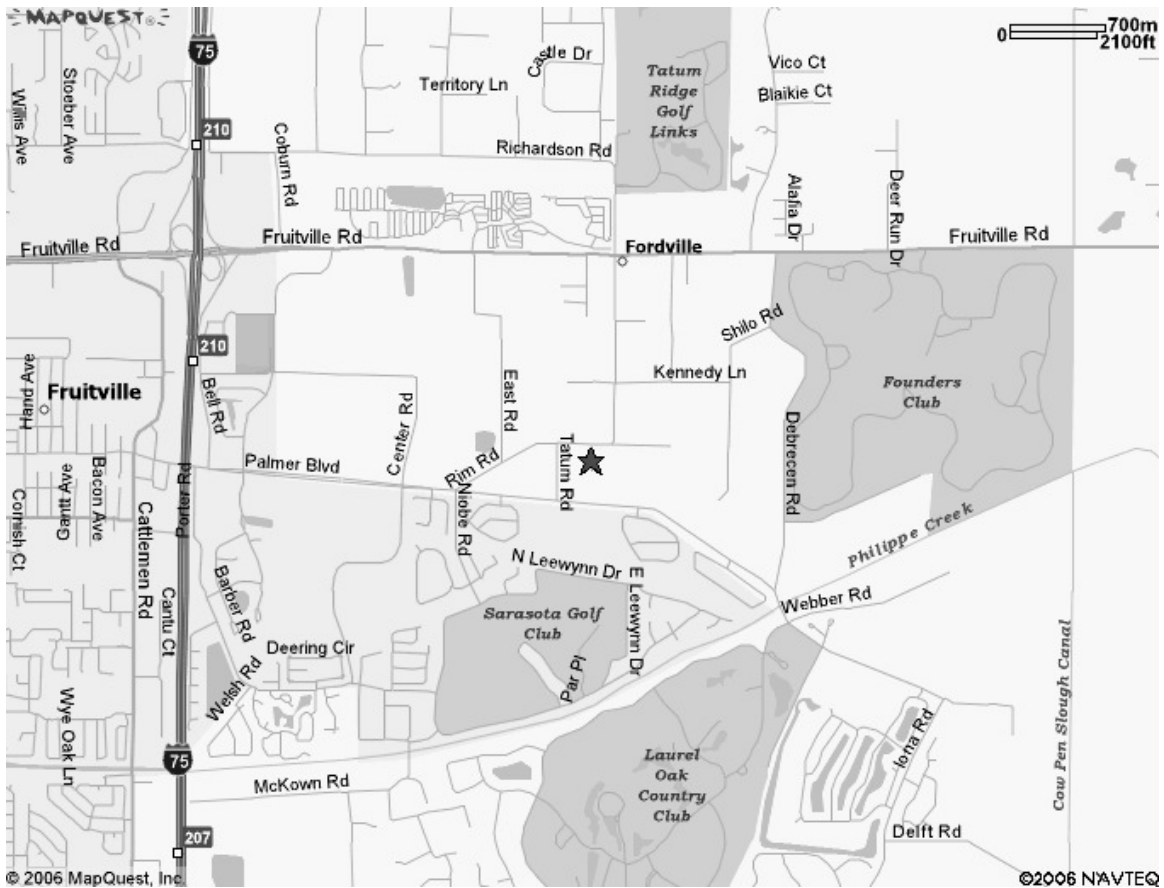

Sarasota County Auxiliary Communications Service

Tatum Ridge School
4100 Tatum Road (Rim Rd)
Sarasota, FL 34286

Latitude: 27.32715 27 19 37.84 N
Longitude: -82.41888 82 25 07.90 W

Contact: _____

Frequency(s): _____

Notes:

Sarasota County Auxiliary Communications Service

Driving Directions

From Red Cross:

Head south from Cantu Ct	0.3 mi
Turn west at Cattlemen Ln	0.1 mi
Turn north at Cattlemen Rd	0.9 mi
Turn east at Palmer Blvd	1.9 mi
Turn north at Tatum Rd	0.2 mi
Turn right at Rim Rd	0.1 mi

From I-75:

Take the Fruitville Rd/SR-780 exit 210 east	2.0 mi
Turn south at Tatum Rd	0.8 mi
Bear right at Rim Rd	0.1 mi

From US-41

Turn east at Fruitville Rd	8.0 mi
Turn south at Tatum Rd	0.8 mi
Bear right at Rim Rd	0.1 mi