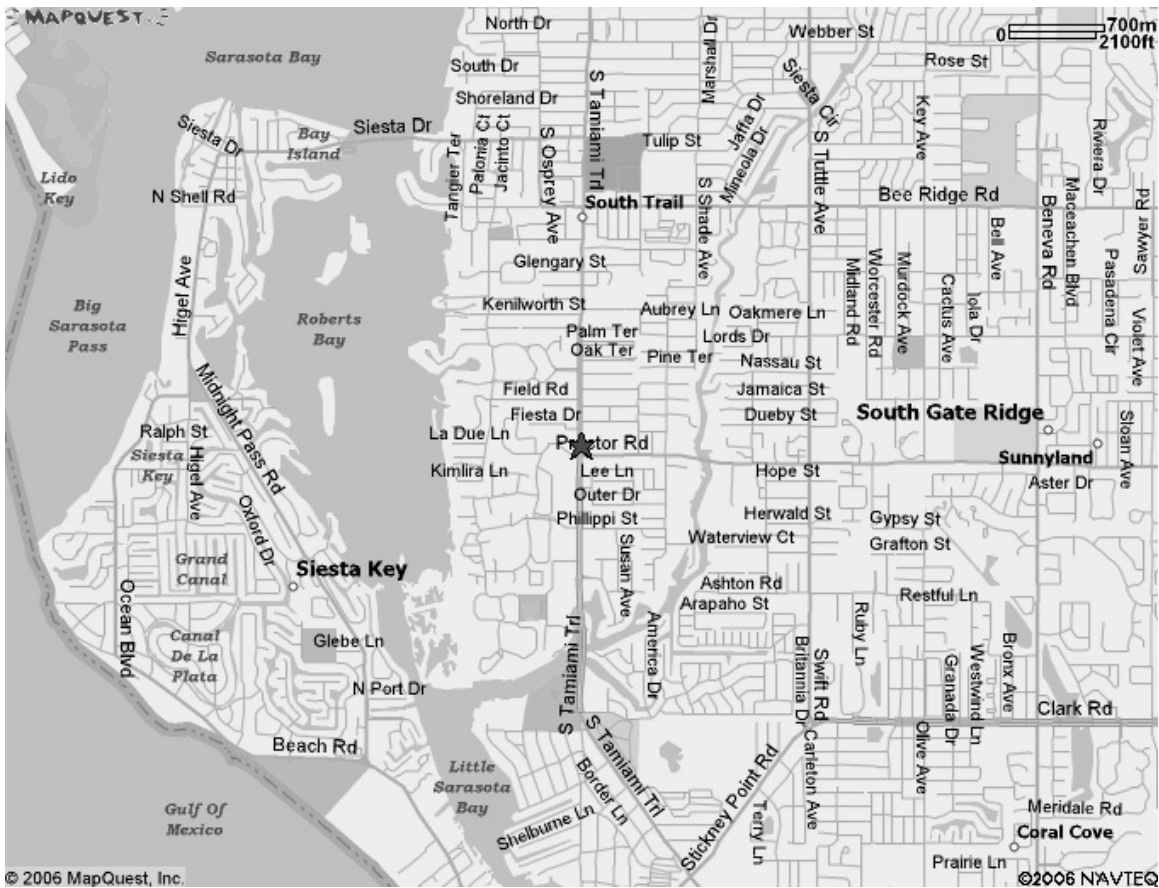

Sarasota County Auxiliary Communications Service

**Sarasota Middle School**  
**4826 Ashton Road**  
**Sarasota, FL 34233**

Latitude: 27.27643            27 16 35.16 N  
Longitude: -82.47131        82 28 16.72 W

### Driving Directions

From Red Cross:

Head south at Cantu Ct	0.3 mi
Turn west on Cattleman Ln	0.1 mi
Turn south on Cattleman Rd	2.1 mi
Turn west on Proctor Rd	0.8 mi
Turn south on Honore Ave	0.5 mi
Turn west on Ashton Rd	0.5 mi

From I-75:

Take exit 205 Clark Rd//FL-72 west toward Sarasota	1.1 mi
Turn north on Honore Ave	0.5 mi
Turn west on Ashton Rd	0.5 mi

From US-41

Head east on Bee Ridge Rd	3.0 mi
Turn south on McIntosh Rd	1.5 mi
Turn east on Ashton Rd	0.6 mi