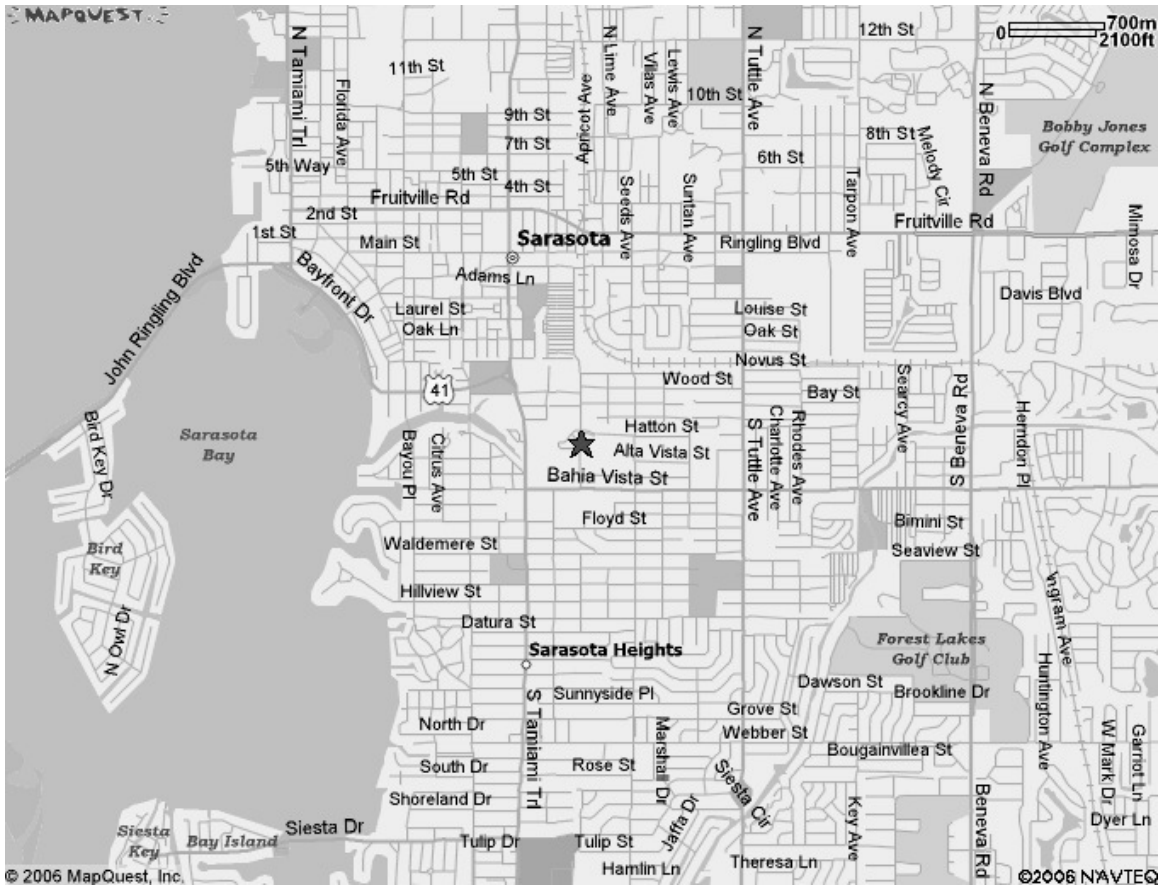

Sarasota County Auxiliary Communications Service

Sarasota High School
1000 South School Ave.
Sarasota, FL 34237

Latitude: 27.32356 27 19 24.84 N
Longitude: -82.52586 82 31 33.13 W

Contact: _____

Frequency(s): _____

Notes:

Sarasota County Auxiliary Communications Service

Driving Directions

From Red Cross:

Head south on Cantu Ct	0.3 mi
Turn west on Cattleman Ln	0.1 mi
Turn north Cattleman RD	0.6 mi
Turn west on Bahia Vista St	4.6 mi
Turn north on S. School Ave	0.2 mi

From I-75:

Take exit 210/FL-780 onto Fruitville Rd toward St. Armands/Sarasota	4.9 mi
Turn south on Shade Ave	0.8 mi
Turn west on Hatton St	0.2 mi
Turn south on S. School Ave	0.1 mi

From US-41

From US-41/SR-45 Turn east onto Bahia Vista St.	0.8 mi
Turn north onto S. School Ave.	0.1 mi