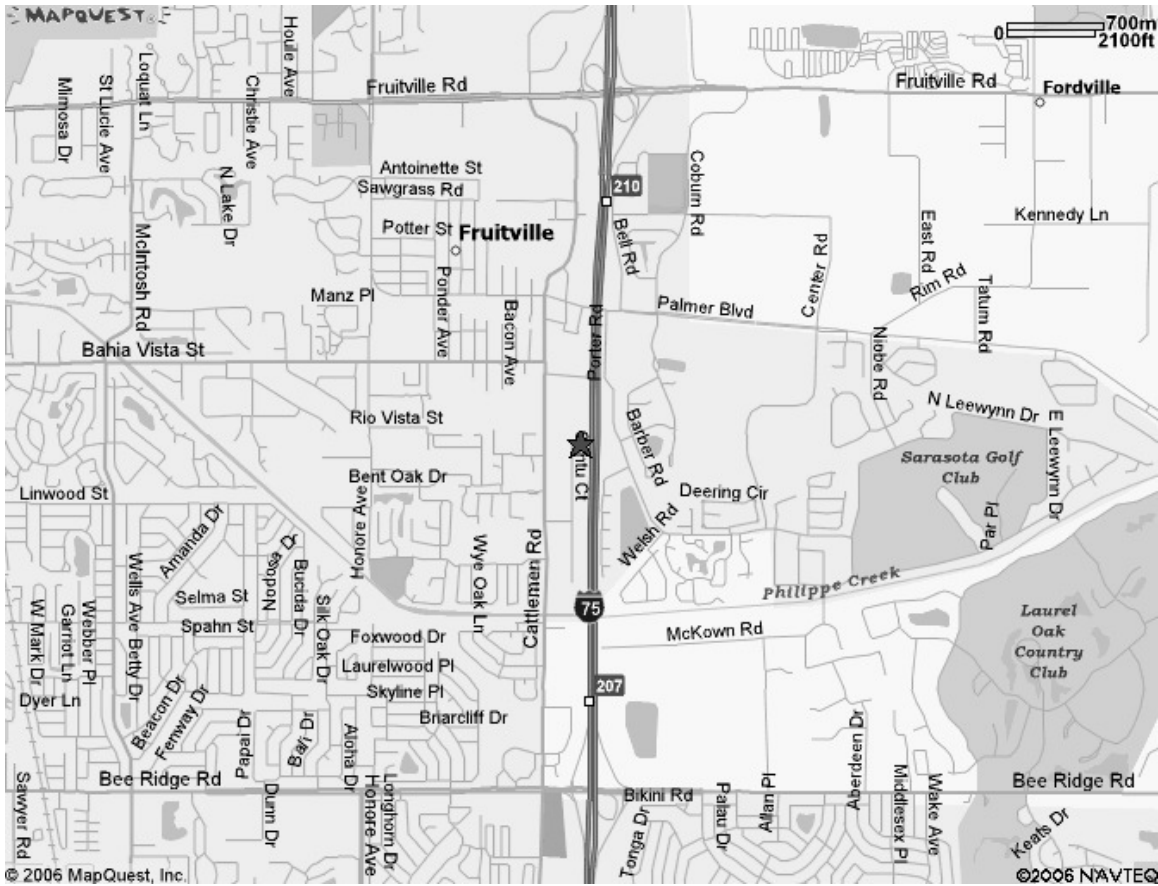

Sarasota County Auxiliary Communications Service

Red Cross Headquarters
2001 Cantu Court
Sarasota, FL 34232

Latitude: 27.31838 27 19 06.18 N
Longitude: -82.44973 82 26 59.06 W

Contact: _____

Frequency(s): _____

Notes:

Sarasota County Auxiliary Communications Service

Driving Directions

From Red Cross:

From I-75:

Exit at Bee Ridge Road FL-758 west exit 207

Turn north onto Cattleman Road 1.0 mi

Turn east onto Cattleman Lane 0.1 mi

Turn north onto Cantu Ct. 0.3 mi

From US-41

Turn onto Bee Ridge Road FL-758 east 4.8 mi

Turn north onto Cattleman Road 1.0 mi

Turn east onto Cattleman Lane 0.1 mi

Turn north onto Cantu Ct 0.3 mi