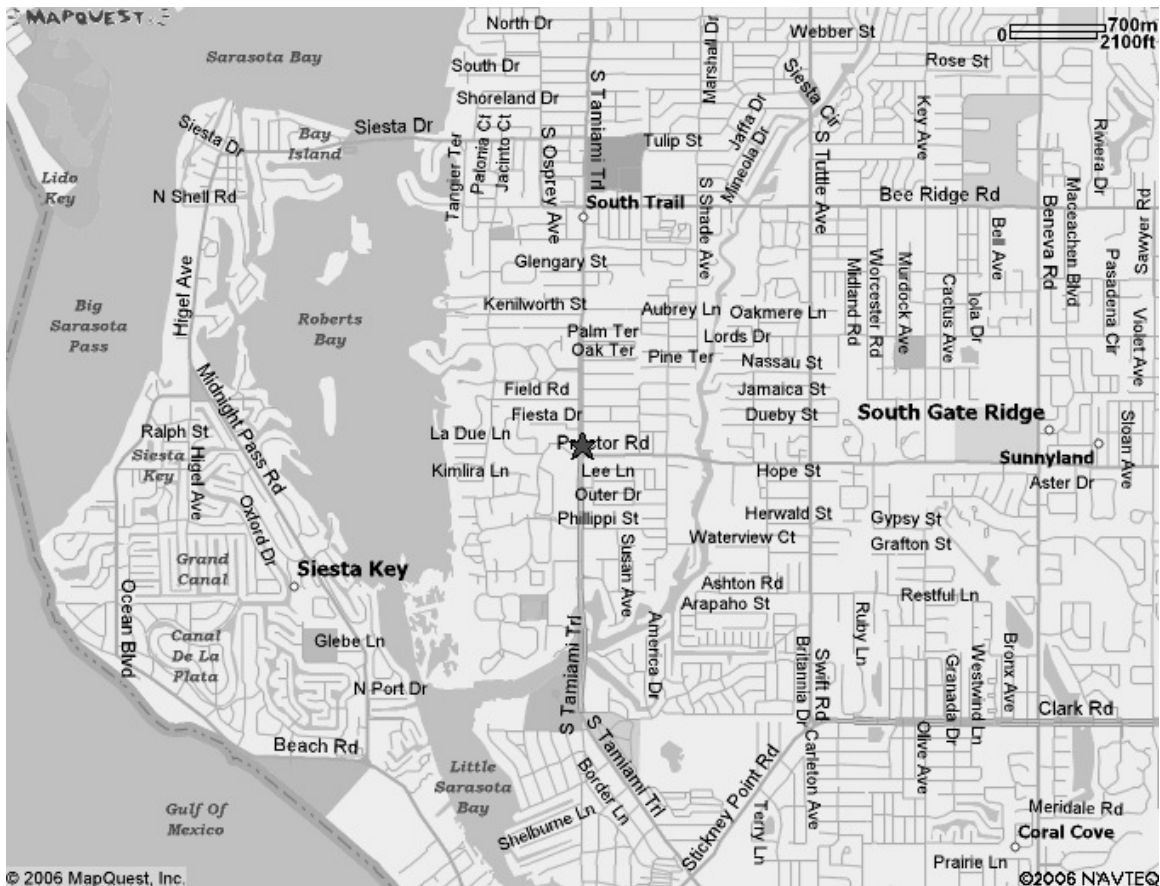

Sarasota County Auxiliary Communications Service

**Phillippi Shores Elementary School
4747 S. Tamiami Trail (Proctor Rd)
Sarasota, FL 34231**

Latitude: 27.28465 27 17 04.76 N
Longitude: -82.52878 82 31 43.64 W

Contact: _____

Frequency(s): _____

Notes:

Sarasota County Auxiliary Communications Service

Driving Directions

From Red Cross:

Head south from Cantu Ct	0.3 mi
Turn west at Cattlemen Ln	0.1 mi
Turn south at Cattlemen Rd	1.0 mi
Turn west at Bee Ridge Rd	3.8 mi
Turn south at Swift Rd	1.0 mi
Turn west at Proctor Rd	0.9 mi

From I-75:

(From the North)

Take the Bee Ridge Rd/SR-758 exit 207 west to Sarasota	3.9 mi
Turn south at Swift Rd	1.0 mi
Turn west at Proctor Rd	0.9 mi

(From the South)

Take the Clark Rd/SR-72 exit 205 west to Sarasota	3.8 mi
Bear right and head toward Swift Rd	0.1 mi
Bear right at Swift Rd	1.0 mi
Turn west at Proctor Rd	0.9 mi

From US-41

Head east on Proctor Rd	0.1 mi
-------------------------	--------