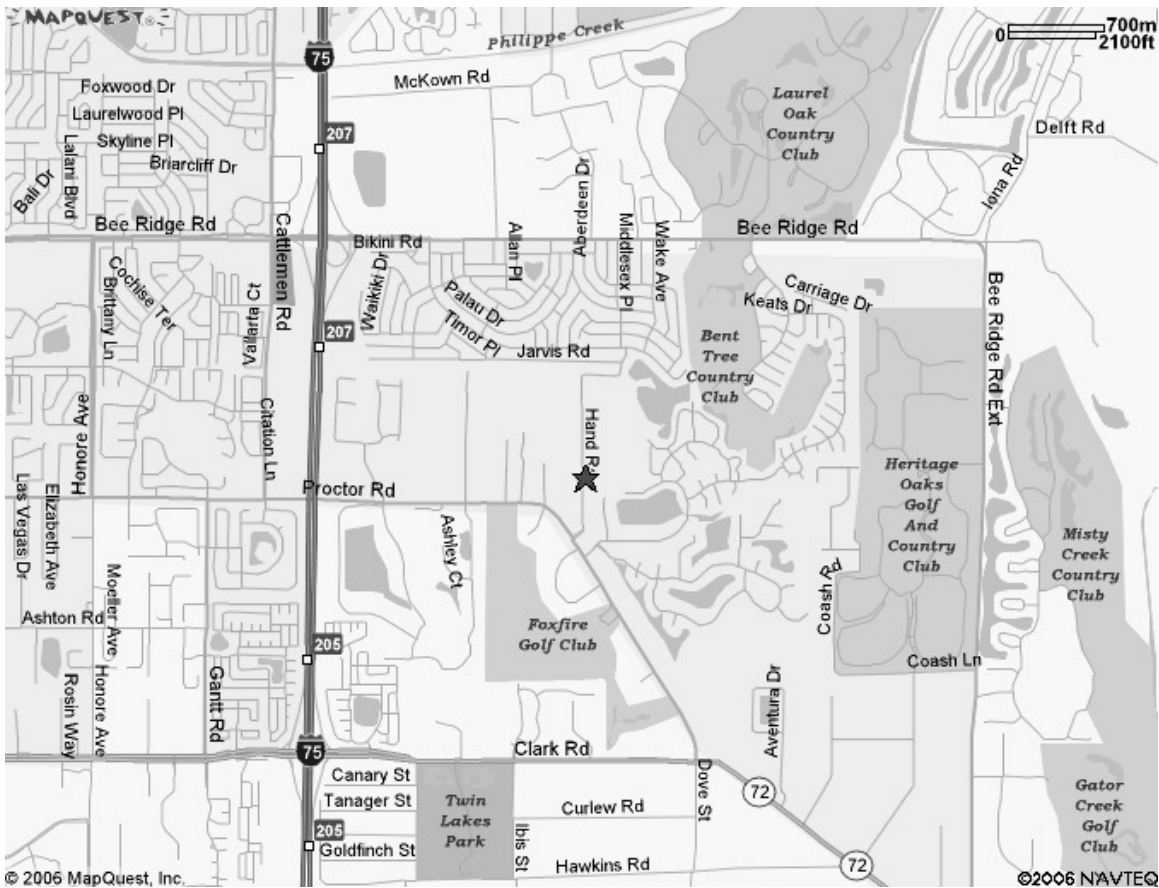

Sarasota County Auxiliary Communications Service

Lakeview Elementary School
7299 Proctor Road (Hand Road)
Sarasota, FL 34241

Latitude: 27.28525 27 17 06.93 N
Longitude: -82.42952 82 25 46.28 W

Contact: _____

Frequency(s): _____

Notes:

Sarasota County Auxiliary Communications Service

Driving Directions

From Red Cross:

Head south from Cantu Ct	0.3 mi
Turn west at Cattlemen Ln	0.1 mi
Turn south at Cattlemen Rd	2.1 mi
Turn east at Proctor Rd	1.4 mi
Turn north at Hand Rd (blinking light, 1 nd School)	0.3 mi

From I-75:

Take the SR-758 Bee Ridge Road exit 207 west to Sarasota	0.5 mi
Turn south at Cattlemen Rd	1.0 mi
Turn east at Proctor Rd	1.4 mi
Turn north at Hand Rd (blinking light, 1 st school)	0.3 mi

From US-41

Turn east at Proctor Rd	6.2 mi
Turn north at Hand Rd (blinking light, 1st School)	0.3 mi