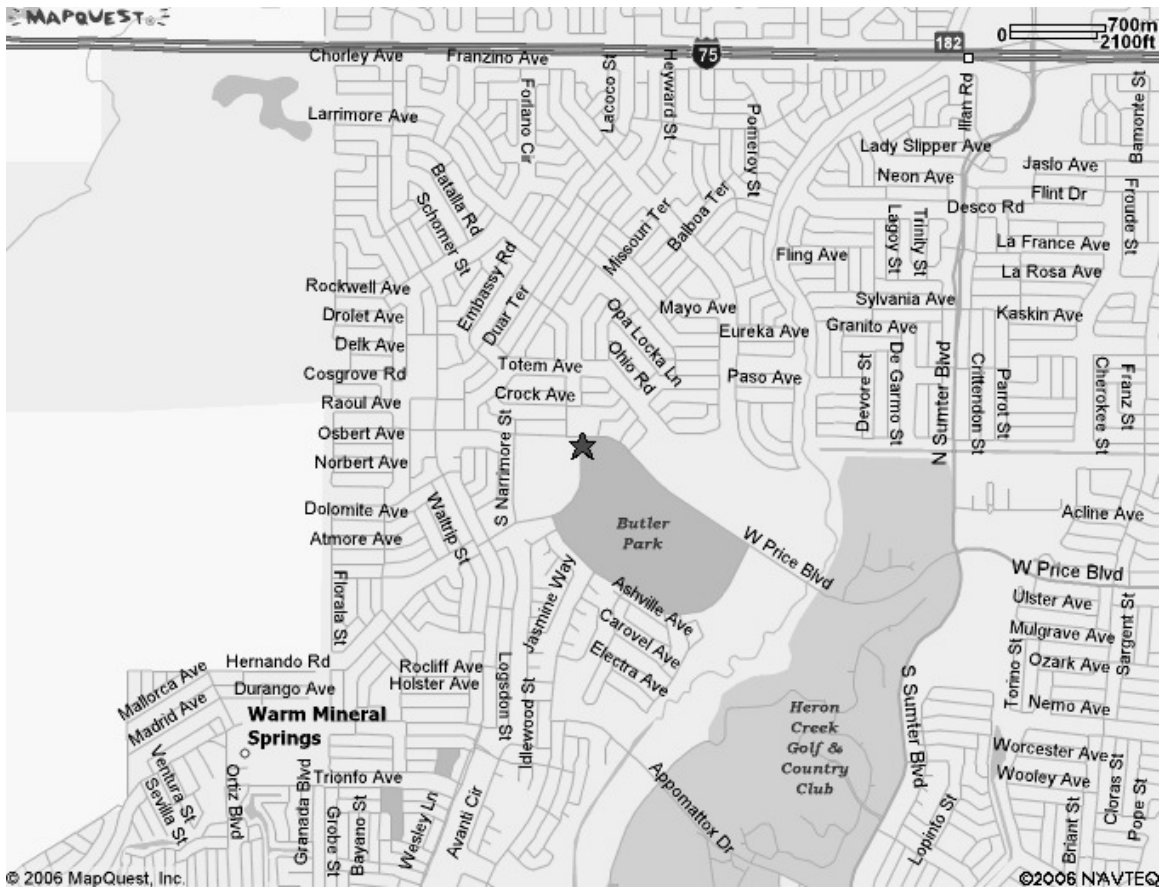

Sarasota County Auxiliary Communications Service

**Glenallen Elementary School**  
**7050 Glenallen Blvd.**  
**North Port, FL 34287**

Latitude: 27.07648                    27 04 35.36 N  
Longitude: -82.23620                82 14 10.35 W

## Sarasota County Auxiliary Communications Service

### Driving Directions

From Red Cross:

Head south from Cantu Ct	0.3 mi
Turn west at Cattlemen Ln	0.1 mi
Turn south at Cattlemen Rd	1.0 mi
Turn east at Bee Ridge Rd	0.1 mi
Bear right into the I-75 S entry ramp to Naples	25 mi
Take exit 182 to North Port	0.3 mi
Bear right at N Sumter Blvd	2.0 mi
Turn west at W Price Blvd	1.9 mi
Turn south at Glenallen Blvd	0.1 mi

From I-75:

Take exit 182 N Sumter Blvd south to North Port	2.0mi
Turn west at W Price Blvd	1.9 mi
Turn south at Glenallen Blvd	0.1 mi

From US-41

Head North on S Biscayne Dr	1.8 mi
Turn east at Glenallen Blvd	0.7 mi