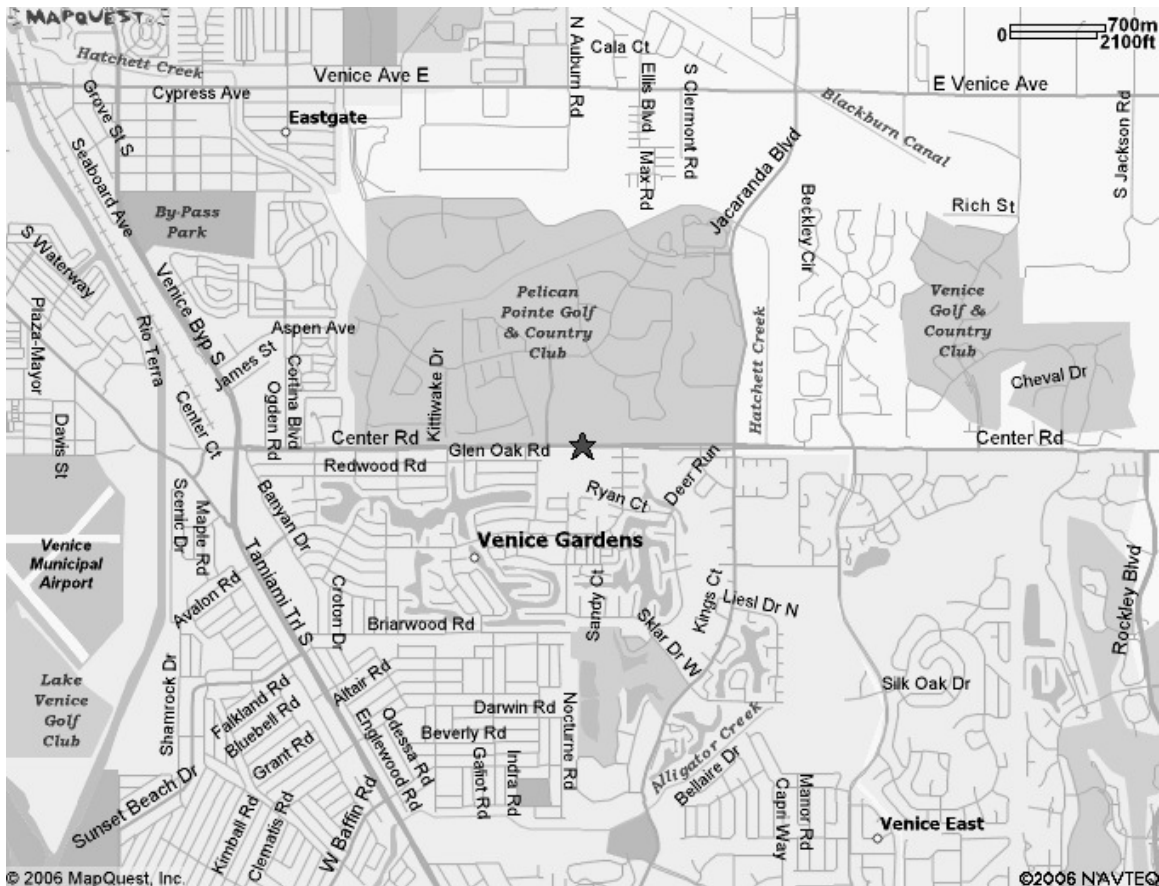

Garden Elementary School
700 Center Road
Venice, FL 34285

Latitude: 27.07895 27 04 44.23 N
Longitude: -82.39890 82 23 56.06 W

Contact: _____

Frequency(s): _____

Notes:

Sarasota County Auxiliary Communications Service

Driving Directions

From Red Cross:

Head south from Cantu Ct	0.3 mi
Turn west at Cattlemen Ln	0.1 mi
Turn south at Cattlemen Rd	1.0 mi
Turn east at Bee Ridge Rd	0.1 mi
Bear right into the I-75 S entry ramp to Naples	14 mi
Take exit 193 Jacaranda Blvd south Englewood/Venice	2.2 mi
Turn west at Center Rd	0.8 mi
Make a U-turn at Center Rd	0.2 mi

From I-75:

Take exit 193 Jacaranda Blvd south Englewood/Venice	2.2 mi
Turn west at Center Rd	0.8 mi
Make a U-turn at Center Rd	0.2 mi

From US-41

(From the North)

From Venice Bypass head east on Center Rd	1.6 mi
---	--------

(From the South)

Head North on Jacaranda Blvd	2.2 mi
Turn west at Center Rd	0.8 mi
Make a U-turn at Center Rd	0.2 mi