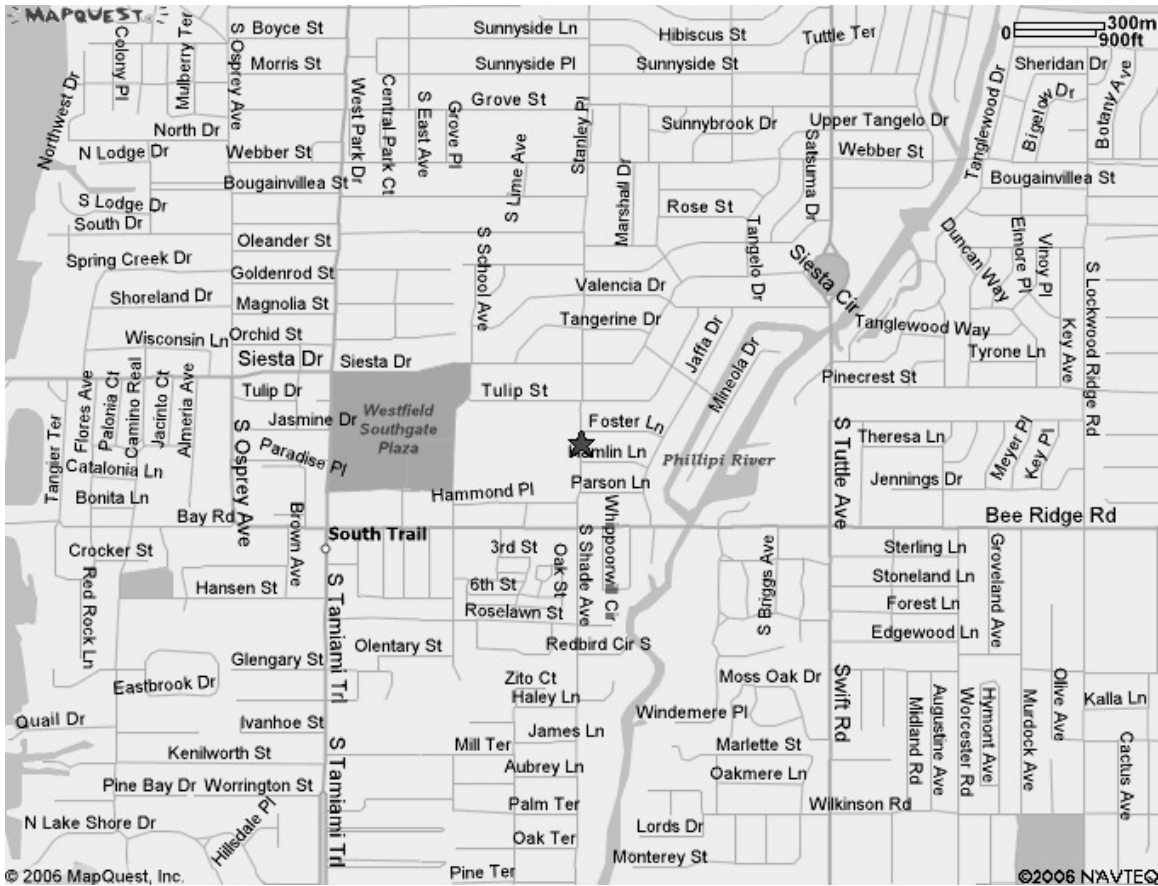

Sarasota County Auxiliary Communications Service

**Brookside Middle School**  
**3636 South Shade Ave.**  
**Sarasota, FL 34239**

**Latitude: 27.30102                    27 18 03.70 N**  
**Longitude: -82.52235                82 31 20.47 W**

### Driving Directions

From Red Cross:

Head south on Cantu Ct	0.3 mi
Turn west on Cattleman Ln	0.1 mi
Turn South on Cattleman Rd	1.0 mi
Turn west on Bee Ridge Rd	4.3 mi
Turn north on S Shade Ave	0.2 mi

From I-75:

Take exit 207/FL-758 West toward Sarasota	0.5 mi
Turn west on Bee Ridge Rd	4.7 mi
Turn north on S Shade Ave	0.2 mi

From US-41

US-41/SR45 to Bee Ridge Rd east	1.3 mi
Turn north onto S. Shade Ave.	0.2 mi