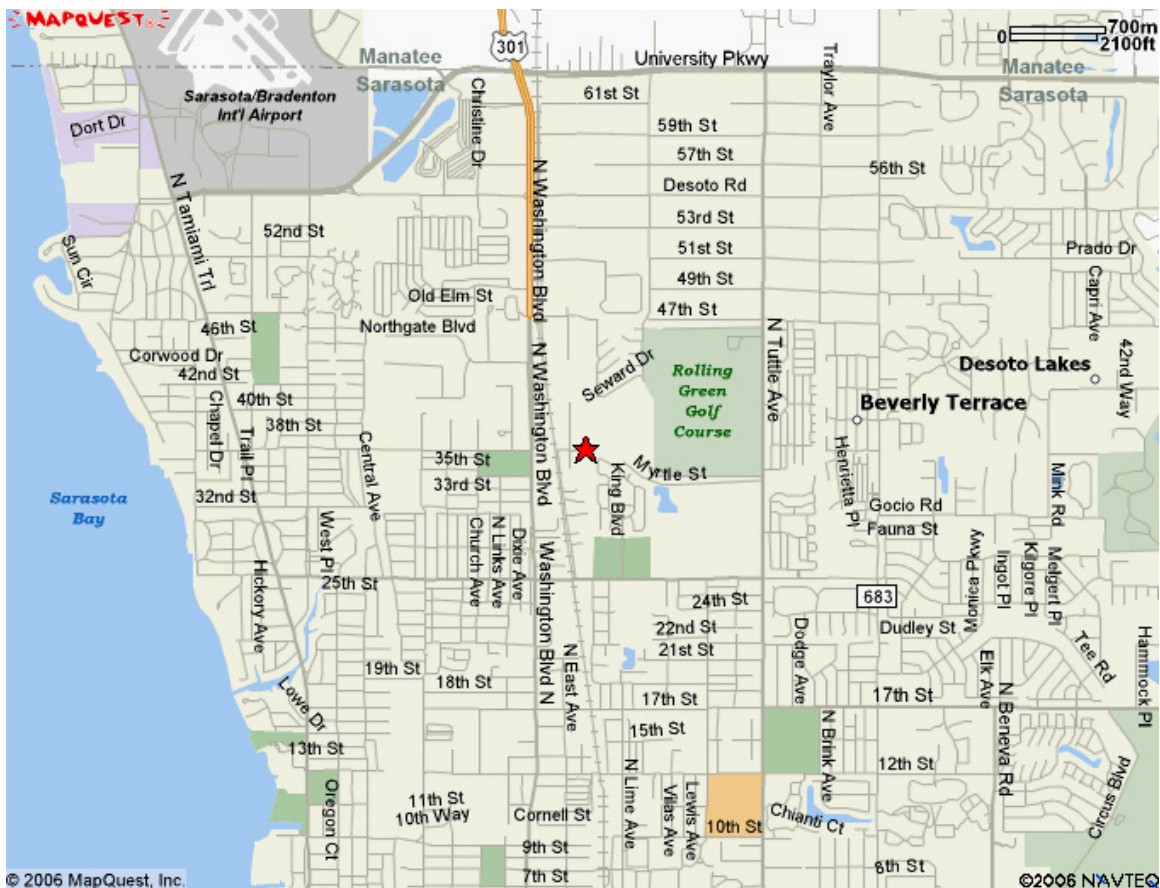

Sarasota County Auxiliary Communications Service

Booker Middle School
2250 Myrtle Street
Sarasota, FL 34234

Latitude: 27.36548 27 21 55.76 N
Longitude: -82.52249 82 31 20.98 W

Contact: _____

Frequency(s): _____

Notes:

Sarasota County Auxiliary Communications Service

Driving Directions

From Red Cross:

Head south on Cantu Ct	0.3 mi
Turn west onto Cattleman Ln	0.1 mi
Turn north onto Cattleman Rd	1.8 mi
Turn west onto Fruitville Rd / FL-780 W	0.6 mi
Turn north onto N Honore Ave	0.9 mi
Turn west onto 17 th St	2.5 mi
Turn north onto N Lockwood Ridge Rd	0.5 mi
Turn west onto Dr. Martin Luther King Jr. Way	1.3 mi
Turn north onto Leonard Reid Ave	0.5 mi
Leonard Reid Ave becomes Myrtle St	0.1 mi

From I-75:

Take the 210 exit west onto Fruitville Rd / FL-780 W	
Turn north onto N Honore Ave	0.9 mi
Turn west onto 17 th St	2.5 mi
Turn north onto N Lockwood Ridge Rd	0.5 mi
Turn west onto Dr. Martin Luther King Jr. Way	1.3 mi
Turn north onto Leonard Reid Ave	0.5 mi
Leonard Reid Ave becomes Myrtle St	0.1 mi

From US-41

Turn east onto Dr. Martin Luther King Jr Way	1.3 mi
Turn north onto Leonard Reid Ave	0.5 mi
Leonard Reid Ave becomes Myrtle St	0.1 mi